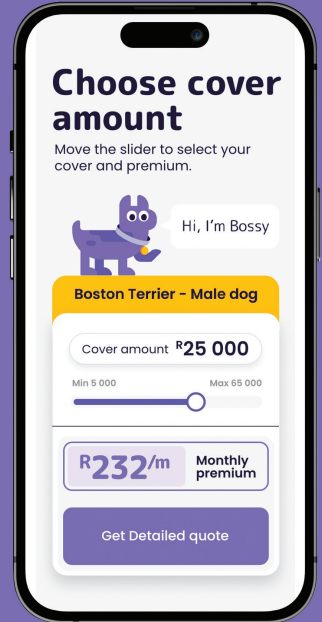

South Africa's affordable Pet insurance

For purebreds, pavement specials and everything in-between.

- No complicated packages.
- Get a quote in less than 60 seconds.
- Choose your own cover amount & premium.
- Build your insurance to suit your Pet & pocket.

Variable Premiums

Based on the size & breed of your dog

PAYMENT OPTIONS

Monthly or Annual

One FREE month when you pay annually

www.petfirst.co.za

Happy **humans**. Happy **pets**. Happy **days**.